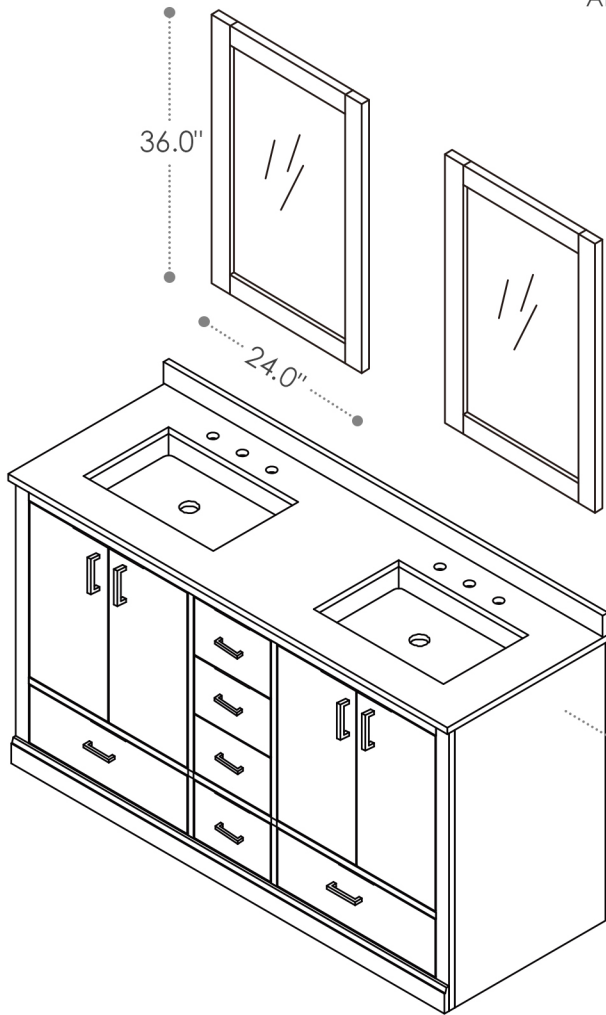

ALTAIR

FASHION BATHROOM LIFE

Altair Design, Inc.

Monna

60"W x 22"D
Bathroom Vanity

60"W x 22"D x 34"H inches

INSTALLATION SPECIFICATION

Item#	544060		
Color	Gray Pine/White		
Overall Dimension	60 in W x 22 in D x 34 in H		
Vanity Material	Solid wood and long-lasting plywood		
Hardware Finish	Zinc Alloy Brushed Gold/Matte Black		
Number of Door	4 soft-closing doors		
Number of Drawers	4 soft-closing drawers and 1 Two in one functional drawer		
Countertop Material	Composite Stone	Shape	Rectangular
Top Thickness	0.8 inch	Installation Type	Freestanding
Assembly Required	No	Backsplash Height	4 inch
Faucet Hole Spacing(in.)	8 in. widespread	Sink	Double Undermount Sink

All measurements are approximate. Measurements may vary +/-1/2".
Does not include faucet, drain assembly, P-trap